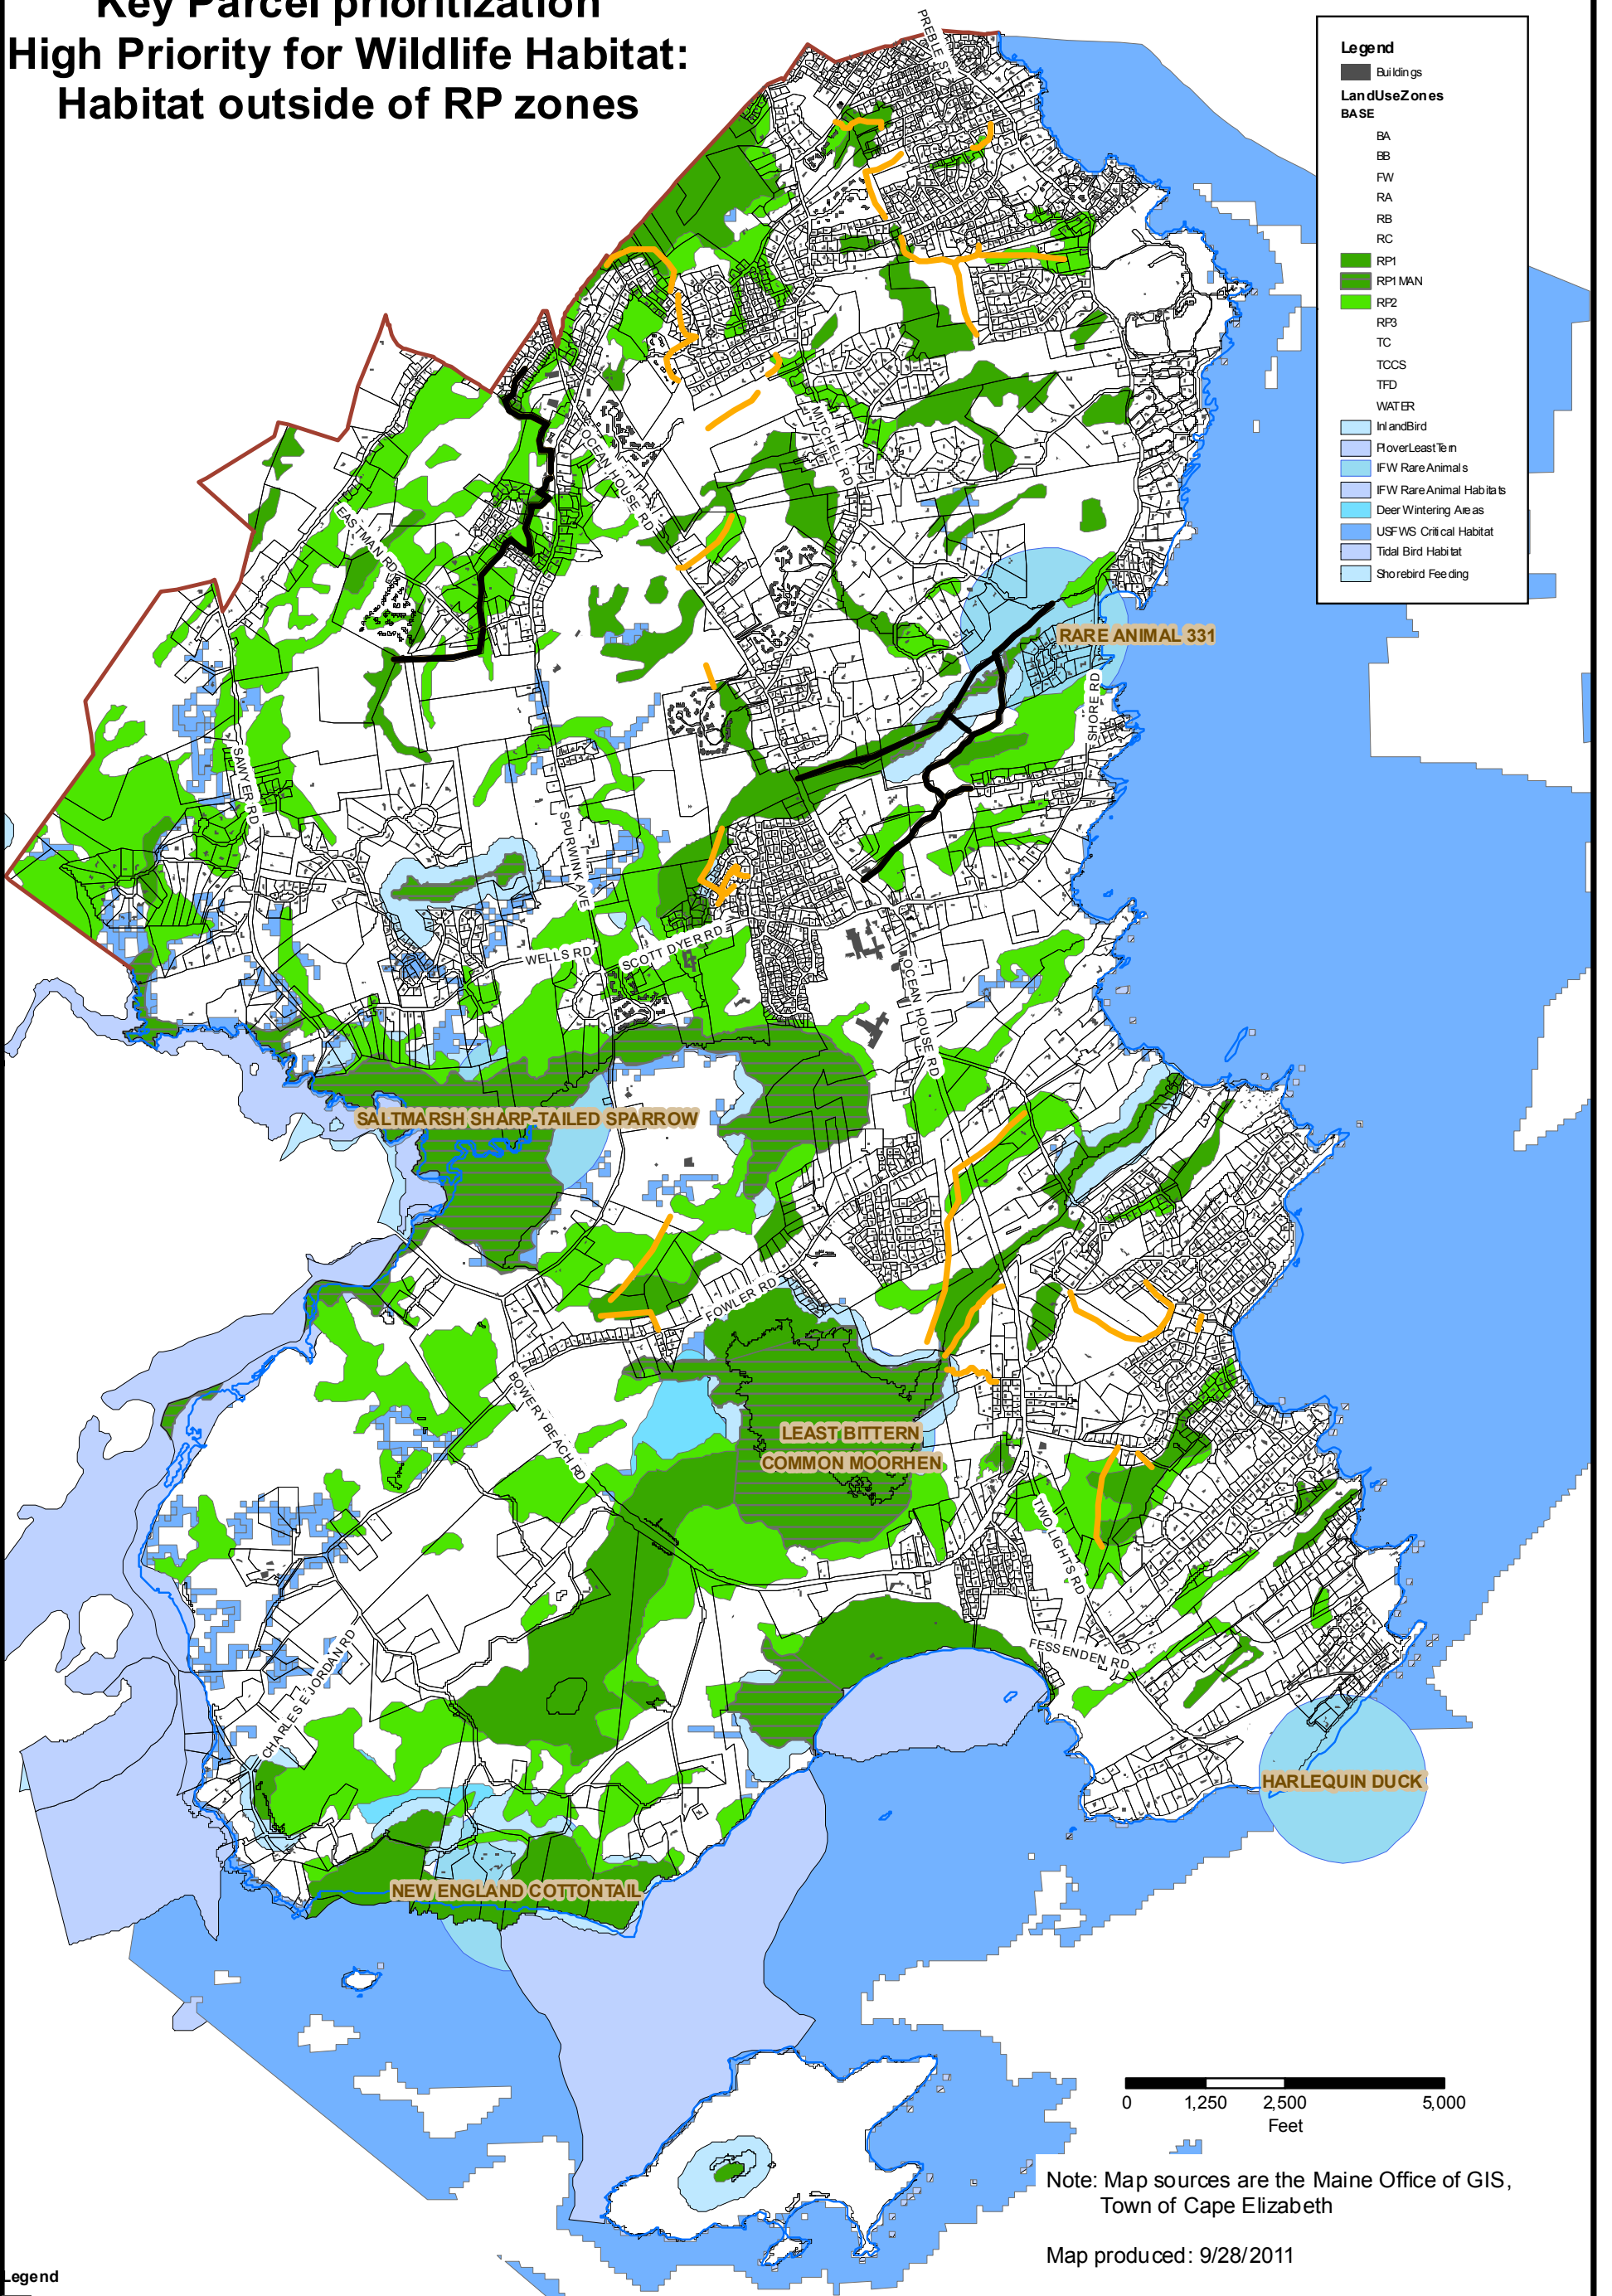

Town of Cape Elizabeth Future Open Space Planning Key Parcel prioritization High Priority for Wildlife Habitat: Habitat outside of RP zones

Legend

Buildings

LandUseZones

BASE

- BA
- BB
- FW
- RA
- RB
- RC
- RP1
- RP1 MAN
- RP2
- RP3
- TC
- TCCS
- TFD
- WATER
- InlandBird
- FlowerLeastTern
- IFW Rare Animals
- IFW Rare Animal Habitats
- Deer Wintering Areas
- USFWS Critical Habitat
- Tidal Bird Habitat
- Shorebird Feeding

Note: Map sources are the Maine Office of GIS,
Town of Cape Elizabeth

Map produced: 9/28/2011

Legend
Buildings